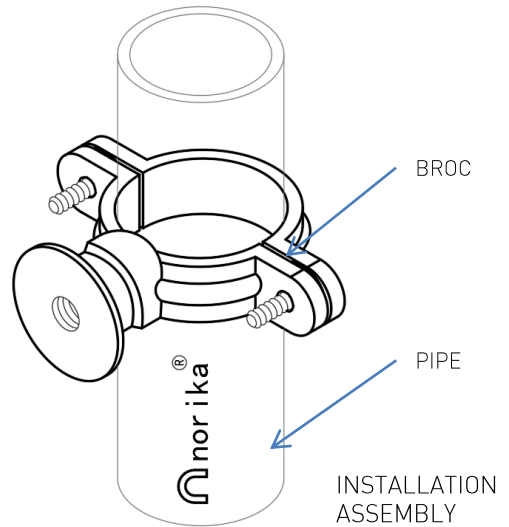

BRASS "O"CLIP

CROSS SECTION VIEW

COMPONENT PARTS

| ITEM | PARTS | MATERIAL |
|------|--------|----------|
| 1 | Body | Brass |
| 2 | Screw | AISI304 |
| 3 | Washer | PVC |

STANDARD SPECIFICATIONS

| SKU | SIZE Φ (mm) | L (mm) | D (mm) | H1 (mm) | H2 (mm) | WEIGHT (kg) | PCS/CTN |
|--|----------------|-----------|-----------|------------|------------|----------------|---------|
| BROC15 (Brass) BROC15CP (Chrome Plated) | 15 | 38 | 28 | 18.5 | 10.5 | 0.020 | 1000 |
| BROC20 (Brass) BROC20CP (Chrome Plated) | 22 | 48 | 37.5 | 25 | 14 | 0.027 | 600 |
| BROC25 (Brass) BROC25CP (Chrome Plated) | 28 | 55.5 | 44.5 | 29 | 16.5 | 0.033 | 500 |
| BROC35 (Brass) BROC35CP (Chrome Plated) | 35 | 64 | 54 | 32 | 20 | 0.039 | 250 |