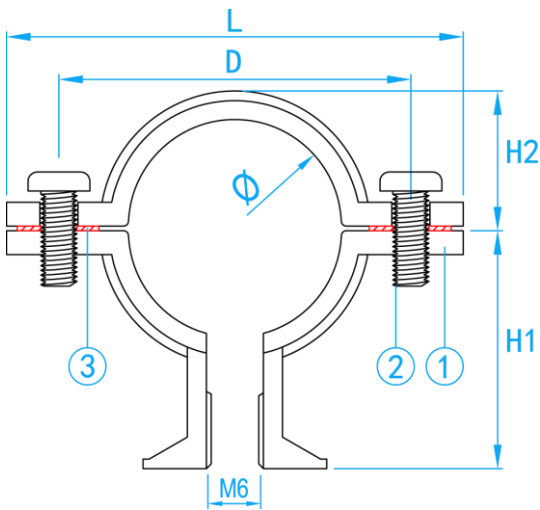

BRASS "O"CLIP

CROSS SECTION VIEW

COMPONENT PARTS

| ITEM | PARTS | MATERIAL |
|------|--------|----------|
| 1 | Body | Brass |
| 2 | Screw | AISI304 |
| 3 | Washer | PVC |

STANDARD SPECIFICATIONS

| SKU | SIZE Φ (mm) | L (mm) | D (mm) | H1 (mm) | H2 (mm) | WEIGHT (kg) | PCS/CTN |
|--|----------------|-----------|-----------|------------|------------|----------------|---------|
| BROC15 (Brass) BROC15CP (Chrome Plated) | 15 | 38 | 28 | 18.5 | 10.5 | 0.020 | 1000 |
| BROC20 (Brass) BROC20CP (Chrome Plated) | 22 | 48 | 37.5 | 25 | 14 | 0.027 | 600 |
| BROC25 (Brass) BROC25CP (Chrome Plated) | 28 | 55.5 | 44.5 | 29 | 16.5 | 0.033 | 500 |
| BROC35 (Brass) BROC35CP (Chrome Plated) | 35 | 64 | 54 | 32 | 20 | 0.039 | 250 |